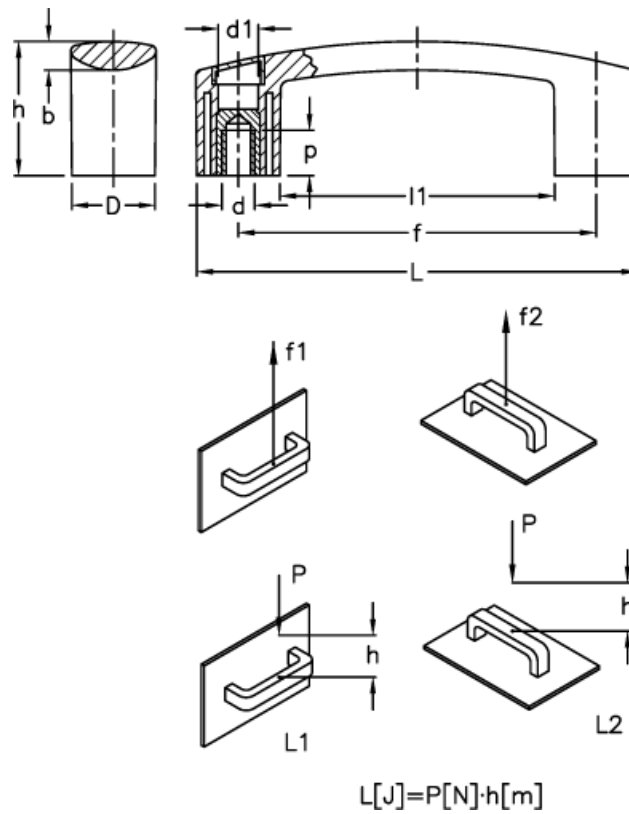

Data Sheet

Article number: 23052604213
Description: E+G Bridge handle
EBP.200-B M8-C3

Measures

b	= 9.5	L	= 208.5
D	= 28.5	l1	= 150.5
d1	= 13.5	L1 (J)	= 16
d 6H	= M8	L2 (J)	= 9
f	= 179 +/-1	p	= 13
F1 (N)	= 2200		
F2 (N)	= 1500		
h	= 51		